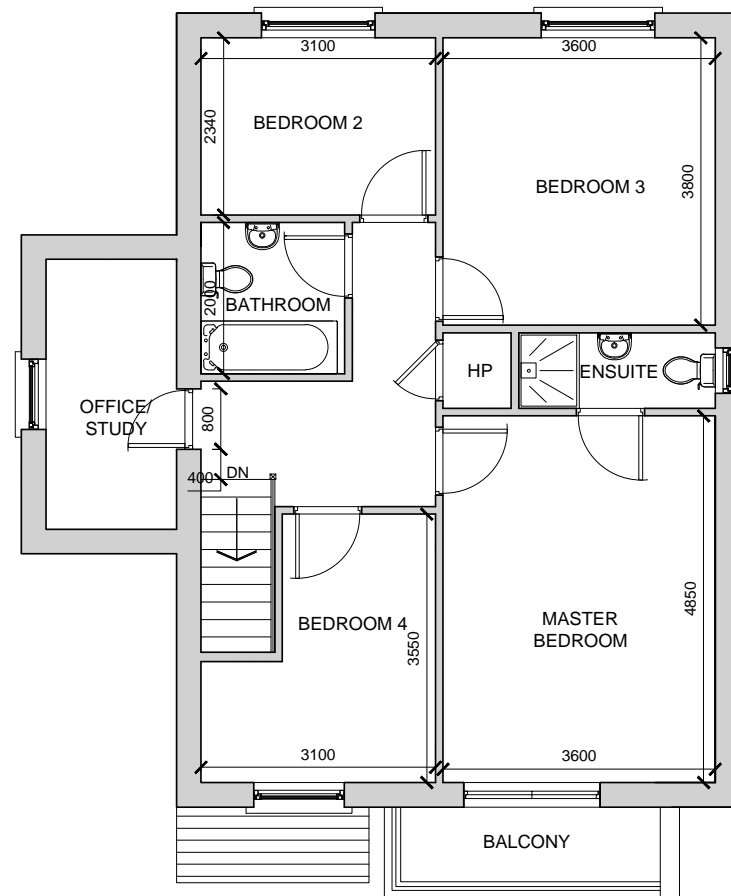

GROUND FLOOR PLAN

FIRST FLOOR PLAN

HOUSE TYPE B/ B1 : 4 BEDROOM DETACHED
 TOTAL FLOOR AREA: 152m²/ 1636ft²