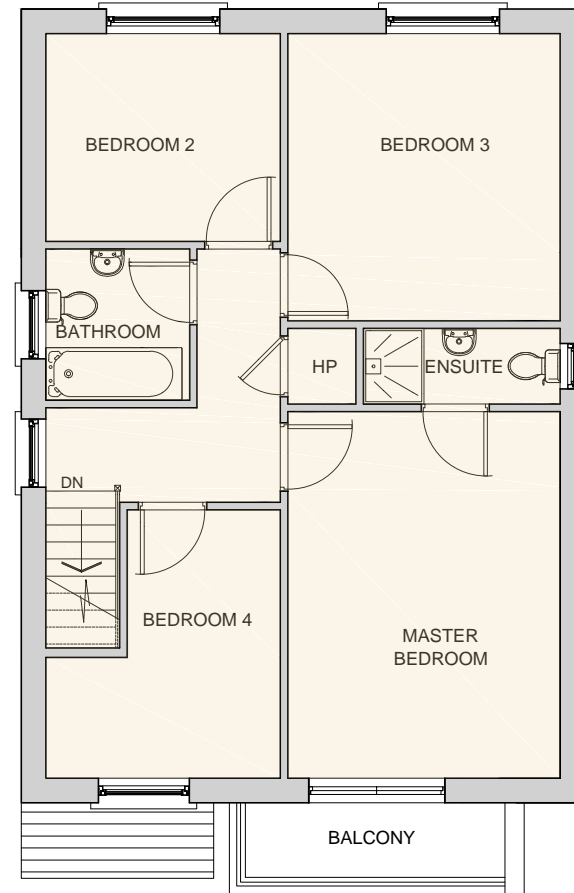

GROUND FLOOR PLAN

FIRST FLOOR PLAN

HOUSE TYPE B2 : 4 BEDROOM DETACHED
 TOTAL FLOOR AREA: 138m²/ 1485ft²